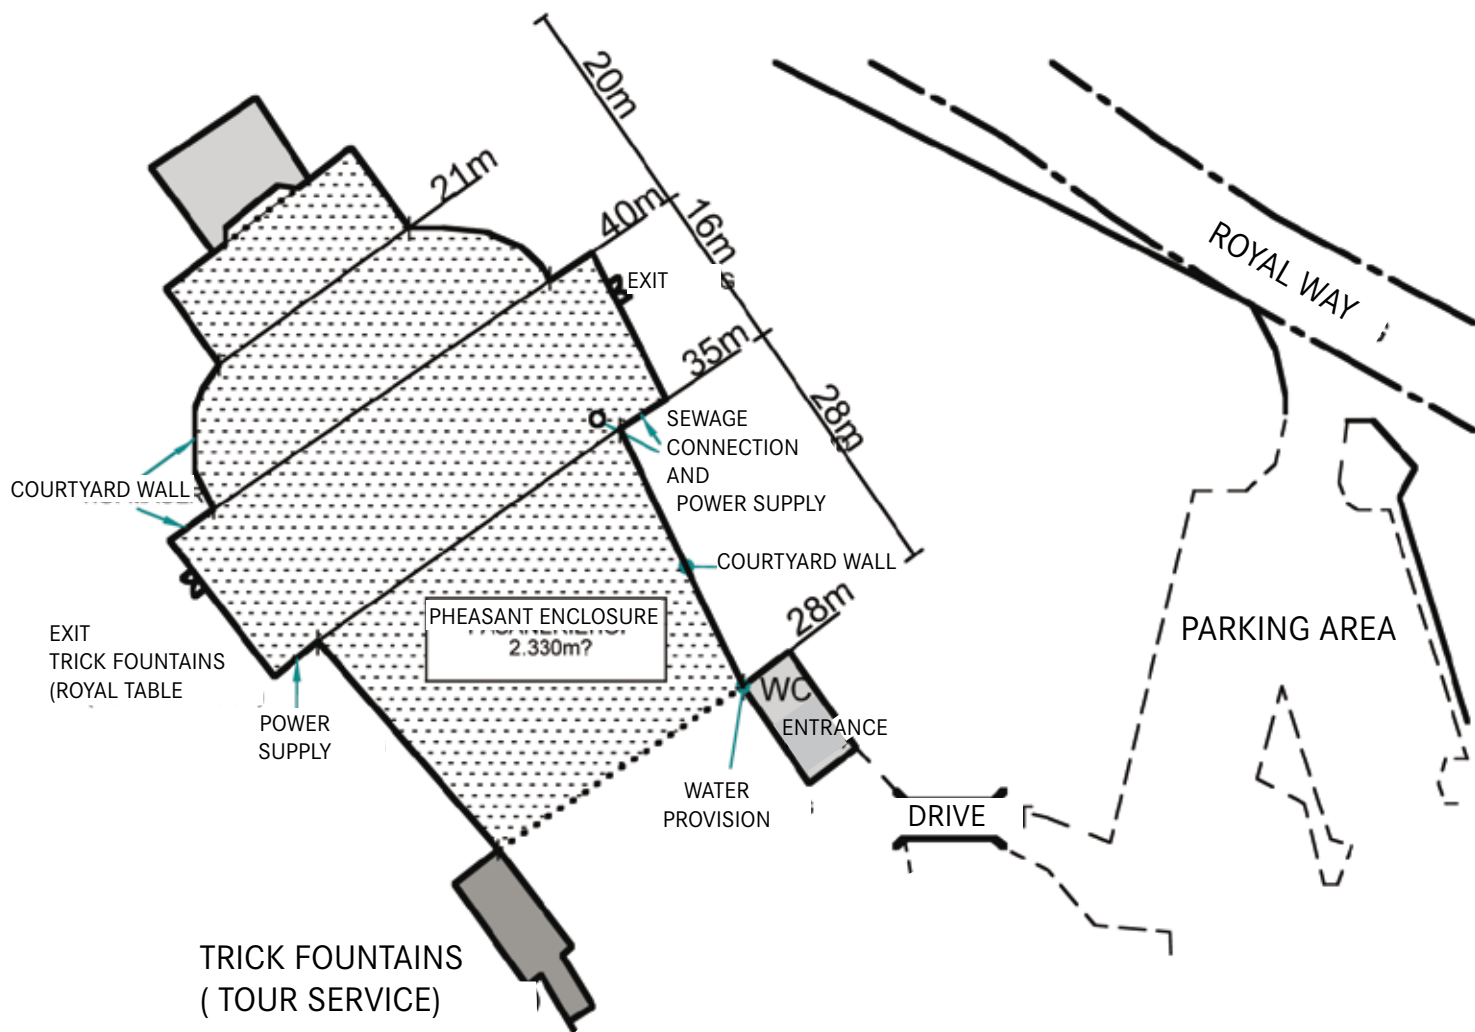

An incomparable Mediterranean enclosed courtyard arena between the castle and the trick fountains provides lots of room for temporary exhibitions, open-air events and presentations. There is a total space of 2,330m² to be freely designed and filled – the only limit is your imagination.

Rental price of Pheasant Eclosure:

Set-up day + disassembly day Euro 1,700 + 20% VAT.
Event day Euro 4,800 + 20% VAT.

Operational costs are to be paid separately (7% of revenues on beverages and food).
Electricity based on consumption.

ROOM	DIMENSION (LxWxH)	AREA (m ²)
Pheasant Enclosure	64x21-40	2.330
Total:	(look illustration)	2.330